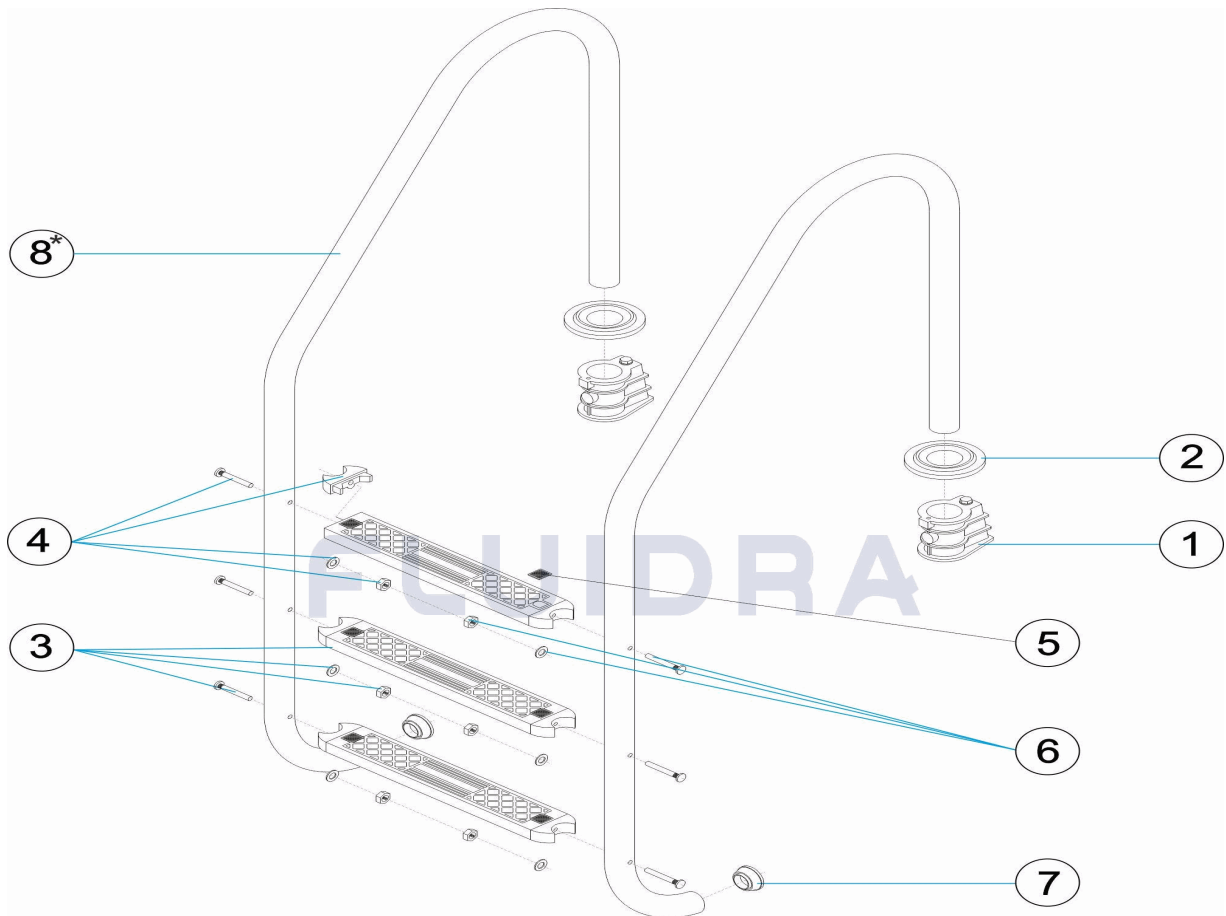

CODICE 05488, 05489, 05490, 05491

DESCRIZIONE: SCALA STANDARD 2-3-4-5 SCALINI AISI-304

ITALIANO

POS	CODICE	DESCRIZIONE	QUANTITA'	POS	CODICE	DESCRIZIONE	QUANTITA'
1	44010101	ANCORAGGIO SCALA		7	4401010112	TAPPO SCALA	
2	44010102	COPRIFLANGIA ANCORAGGIO AISI 304		8	* 05488R0001	CORRIMANO SCALA 2 GRADINI	
3	44010105	GRADINO STANDARD AISI 304		8	* 05489R0001	CORRIMANO SCALA 3 GRADINI	
4	44010107	SOSTEGNO LATERALE GRADINO 316		8	* 05490R0001	CORRIMANO SCALA 4 GRADINI	
5	44010109	TAPPETINO FINITURA GRADINO STANDAR		8	* 05491R0001	CORRIMANO SCALA 5 GRADINI	
6	44010111	BULLONERIA GRADINO AISI 316