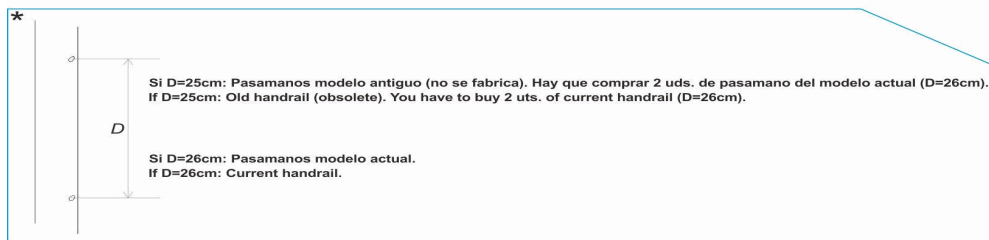

CODE **05488, 05489, 05490, 05491**

BESCHREIBUNG: **TREPPE STANDARD 2-3-4-5 STUFEN AISI-304**

DEUTSCH

POS	CODE	BESCHREIBUNG	MENGE	POS	CODE	BESCHREIBUNG	MENGE
1	44010101	EINBAUHÜLSE	7	440101012	ABSCHLUSS TREPPE		
2	44010102	DEKO-ABSCHLUSSRING 304	8	* 05488R0001	HANDLAUF TREPPE 2 STUFEN		
3	44010105	STUFE STANDARD 304	8	* 05489R0001	HANDLAUF TREPPE 3 STUFEN		
4	44010107	SEITENHALTERUNG STUFE 316	8	* 05490R0001	HANDLAUF TREPPE 4 STUFEN		
5	44010109	ABSCHLUSSPLATTE STUFE STANDARD	8	* 05491R0001	HANDLAUF TREPPE 5 STUFEN		
6	44010111	SCHRAUBENSATZ STUFE 316