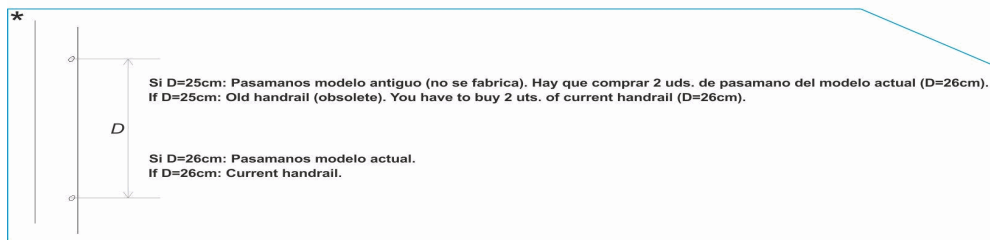

CODICE 05488, 05489, 05490, 05491

DESCRIZIONE: SCALA STANDARD 2-3-4-5 SCALINI AISI-304

ITALIANO

POS	CODICE	DESCRIZIONE	QUANTITA'	POS	CODICE	DESCRIZIONE	QUANTITA'
1	44010101	ANCORAGGIO SCALA		7	4401010112	TAPPO SCALA	
2	44010102	COPRIFLANGIA ANCORAGGIO AISI 304		8	* 05488R0001	CORRIMANO SCALA 2 GRADINI	
3	44010105	GRADINO STANDARD AISI 304		8	* 05489R0001	CORRIMANO SCALA 3 GRADINI	
4	44010107	SOSTEGNO LATERALE GRADINO 316		8	* 05490R0001	CORRIMANO SCALA 4 GRADINI	
5	44010109	TAPPETINO FINITURA GRADINO STANDAR		8	* 05491R0001	CORRIMANO SCALA 5 GRADINI	
6	44010111	BULLONERIA GRADINO AISI 316